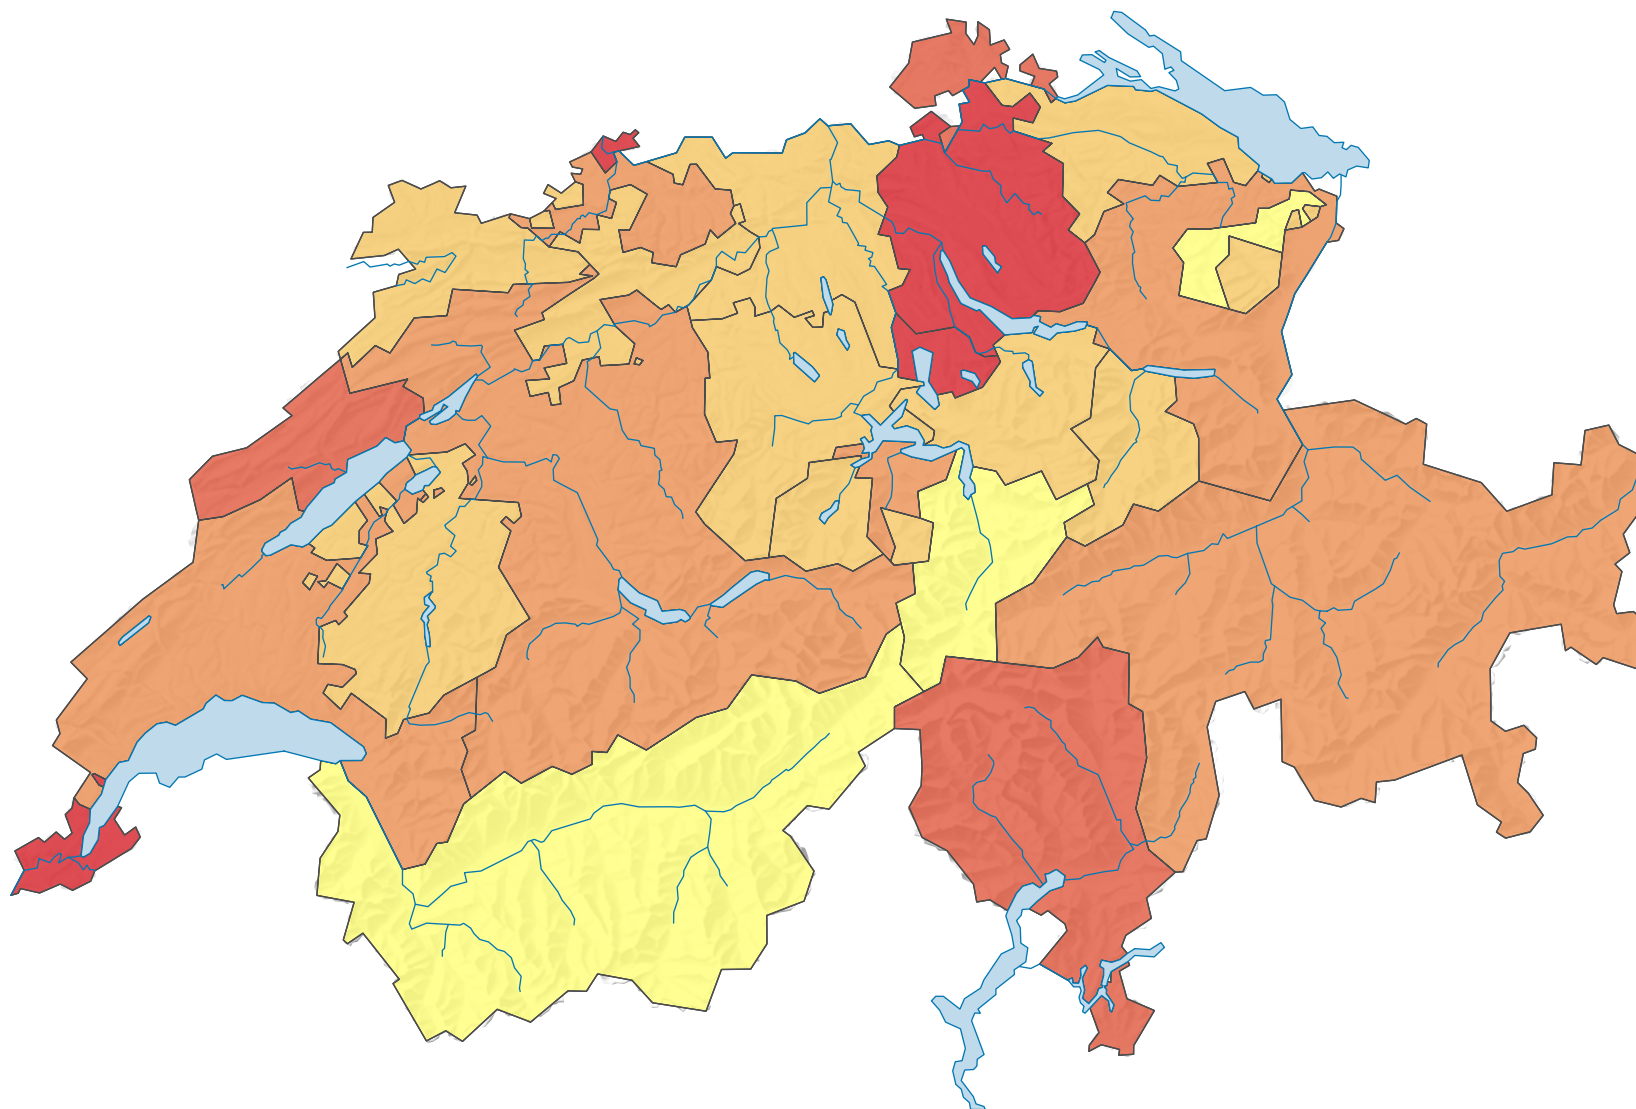

Gross domestic product per inhabitant, 2015

Gross domestic product per inhabitant at current prices, in Swiss francs

Switzerland: 81,587

0 35 70 km

spatial division:
Cantons